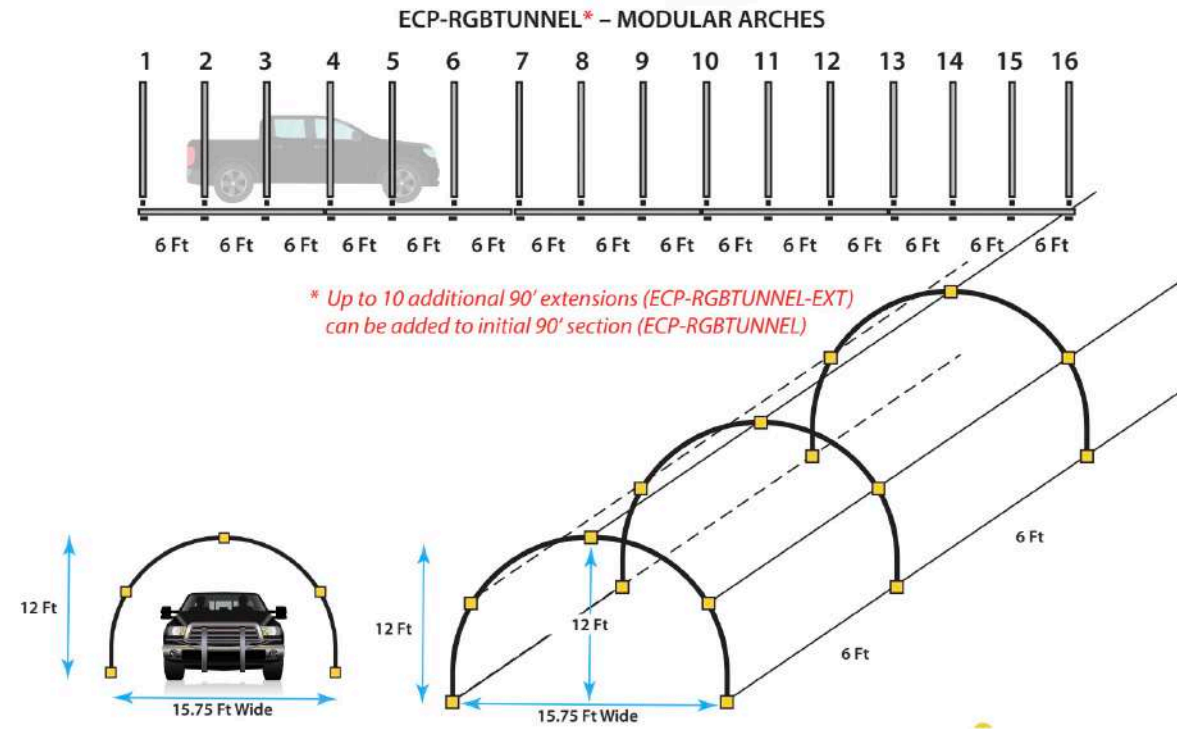

EBX-08-19-001
14.75' W x 9.75' H x 4' L | 134lbs | 24v | 188w

EBX-07-18-002
23.75' W x 13.5' H x 6.5' L | 313lbs | 24v | 279w

EBX-08-20-001
11.75' W x 8.5' H x 39' L | 77lbs | 24v | 70w

LIGHT TUNNELS

Walk-Through or Drive-Through versions available with Warm White, Red, or RGB lighting.
Inquire about custom lighting options