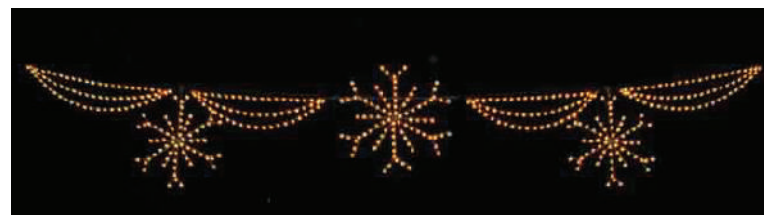

ECP-SKY-SF-LED
40 Ft. Silhouette
Deluxe LED Snowflake Skyline