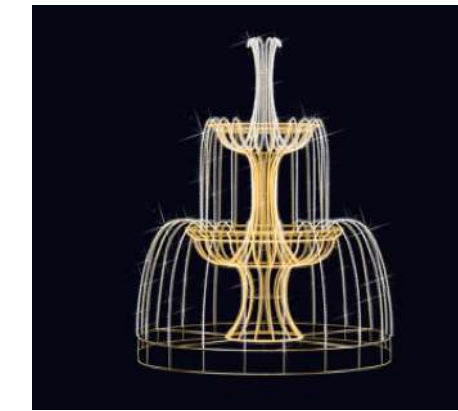

EFF-06-14-002
7.25' W x 8.25' H | 123lbs | 24v | 167w