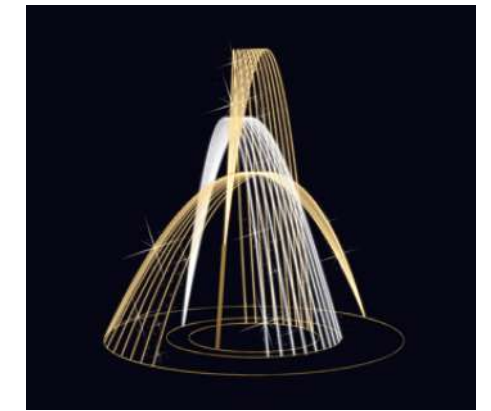

ECP-H2240
20' W x 6' H

EFF-06-14-001
12.25' W x 14.25' H | 439lbs | 24v | 600w

EFF-06-14-002
7.25' W x 8.25' H | 123lbs | 24v | 167w

EFF-09-16-001
9.8' W x 8.75' H | 172lbs | 24v | 120w

EFS-04-20-001 (Deer)
1' W x 6' H x 2.75' L | 46lbs | 24v | 84w
1' W x 7.25' H x 3.5' L | 62lbs | 24v | 119w