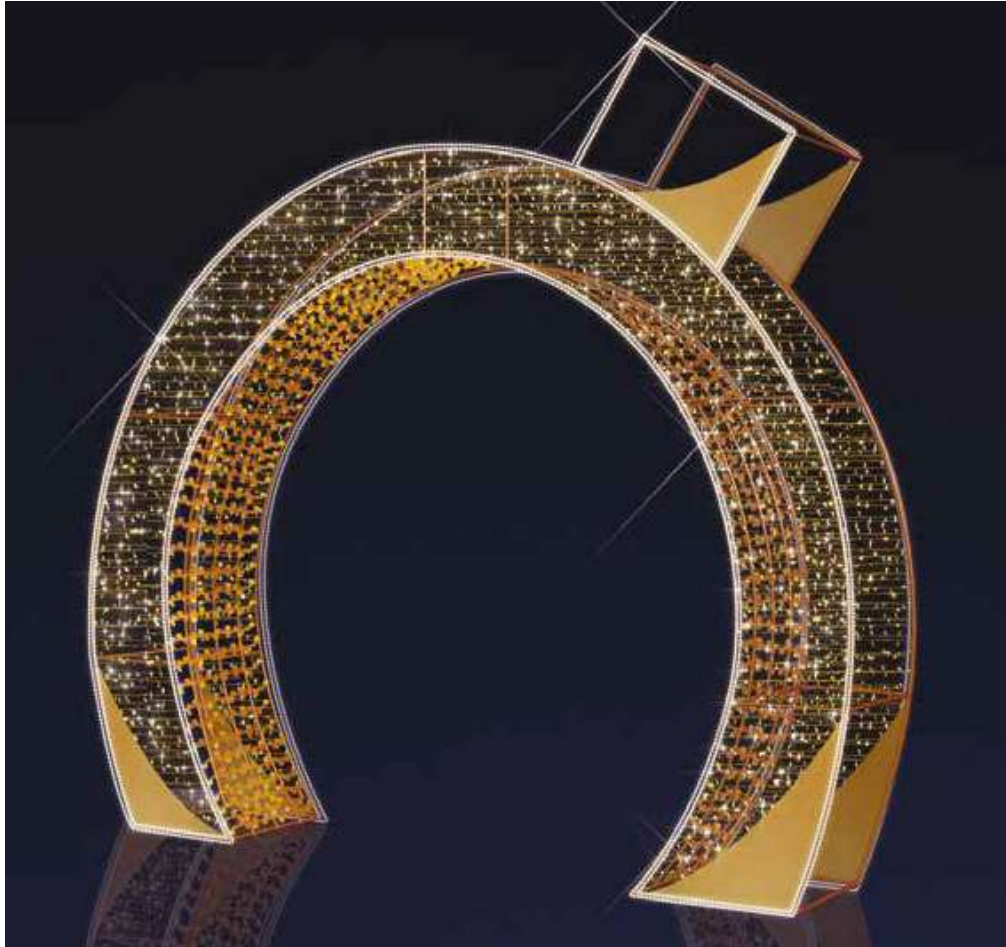

EBX-07-19-030
16' W x 11' H | 278lbs | 24v | 200w